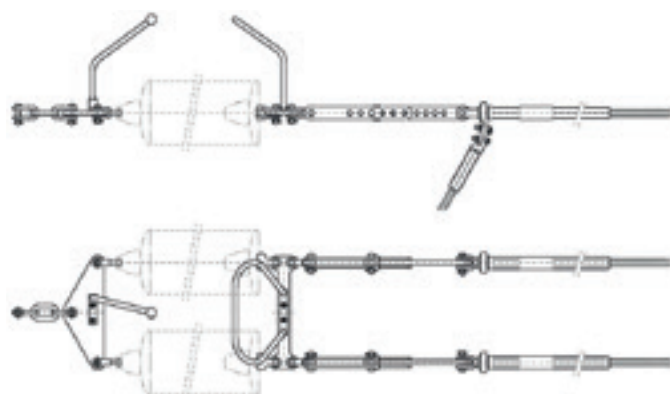

OVERHEAD LINE FITTINGS AND ACCESSORIES

In 2018 TREFINASA acquires the rights of MADE HERRAJES brand along with the technical designs and product engineering.

The new brand TREFINASA-MADE continues the same product line that MADE developed during more than 50 years with remarkable success and quality.

The offered products are designed for overhead lines up to 500 kV.

Production range includes fittings for insulator string, bolted and compression clamps and accessories.

SINGLE SUSPENSION STRING FOR TWIN BUNDLE

DOUBLE TENSION STRING FOR TWIN BUNDLE

EARTHWIRE SUSPENSION STRING

EARTHWIRE TENSION STRING