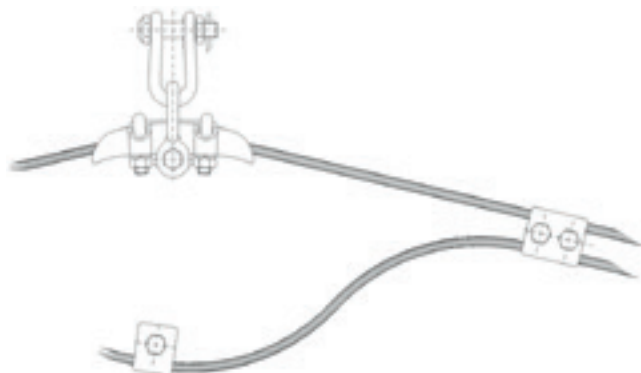

The offered products are designed for overhead lines up to 500 kV.

Production range includes fittings for insulator string, bolted and compression clamps and accessories.

SINGLE SUSPENSION STRING FOR TWIN BUNDLE

DOUBLE TENSION STRING FOR TWIN BUNDLE

EARTHWIRE SUSPENSION STRING

EARTHWIRE TENSION STRING