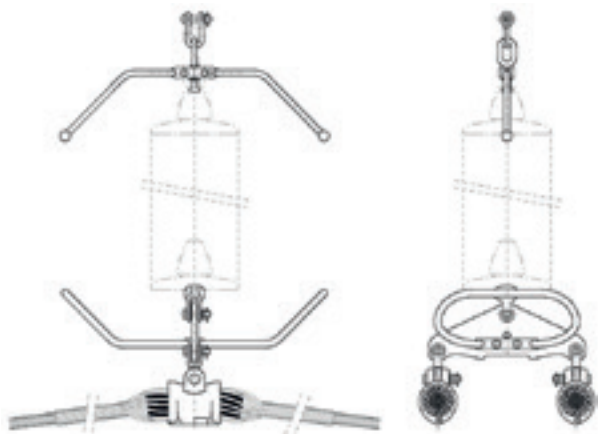

OVERHEAD LINE FITTINGS AND ACCESSORIES

In 2018 TREFINASA acquires the rights of MADE HERRAJES brand along with the technical designs and product engineering.

The new brand TREFINASA-MADE continues the same product line that MADE developed during more than 50 years with remarkable success and quality.

The offered products are designed for overhead lines up to 500 kV.

Production range includes fittings for insulator string, bolted and compression clamps and accessories.

SINGLE SUSPENSION STRING FOR TWIN BUNDLE

DOUBLE TENSION STRING FOR TWIN BUNDLE

EARTHWIRE SUSPENSION STRING

EARTHWIRE TENSION STRING